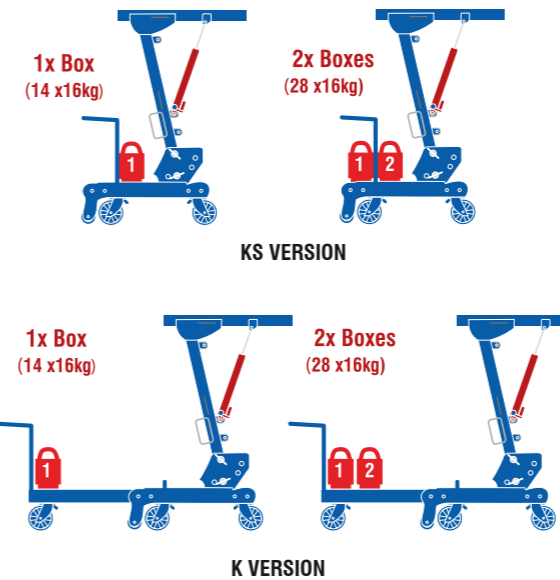

LIFT MFC-750 K/KS

- Max lifting capacity 900kg
- Max lifting height 3.05m
- Perfect for use in confined spaces
- Quick disassembly for ease of use and fast transport
- Lockable wheels

MFC750 K

MFC750 KS SHOWING OUTDOOR (RT) WHEELS

900kg

Technical Specifications	MFC/K	MFC/Ks
Lighting Height	2,90m	2,90m
Transport Position:		
Height	1,00m	1,00m
Length:	1,20m	1,20m
Width:	0,65m	0,65m
Working Position:		
Height:	1,92m	1,92m
Length:	1,80m	1,20m
Width:	0,65m	0,65m
Width incl. lateral outrigger:	2,55m	2,55m
Loading Height min:	0,85m	0,85m
Outrigger Extension Steps in every:	0,12m	0,12m
Outrigger Extension Length max:	1,28m	1,28m
Payload: Static (40cm between hook and front wheel)	900kg	555kg
Payload: Dynamic (40cm between hook and front wheel)	750kg	463kg
Weight Chassis Basic Equipment:	206kg	168kg
Weight 2 Boxes incl. weights (28 x 16kg)	480kg	480kg

Technical Data

Ground Pressure MFC750 (all Models)

Load:	150kg	300kg	450kg	600kg	750kg
Front	155kg	230kg	305kg	380kg	455kg
Back	210kg	210kg	210kg	210kg	210kg

PER WHEEL (WITH STANDARD EQUIPMENT)

STATIC Payloads MFC 750

PAYLOADS MFC 750 (Standard Wheels)

Position Telescope	Distance Wheel to Load	Ks 1x Box (14x16kg)	Ks 2x Box (28x16kg)	K 1x Box (14x16kg)	K 2x Box (28x16kg)
1	260mm	380kg	745kg	900kg	900kg
2	400mm	265kg	555kg	700kg	900kg
3	540mm	210kg	455kg	560kg	880kg
4	700mm	175kg	365kg	465kg	740kg
5	840mm	150kg	310kg	400kg	645kg
6	980mm	125kg	275kg	340kg	565kg
7	1,120mm	110kg	240kg	300kg	500kg
8	1,260mm	100kg	215kg	260kg	455kg
9	1,400mm	85kg	160kg	240kg	410kg